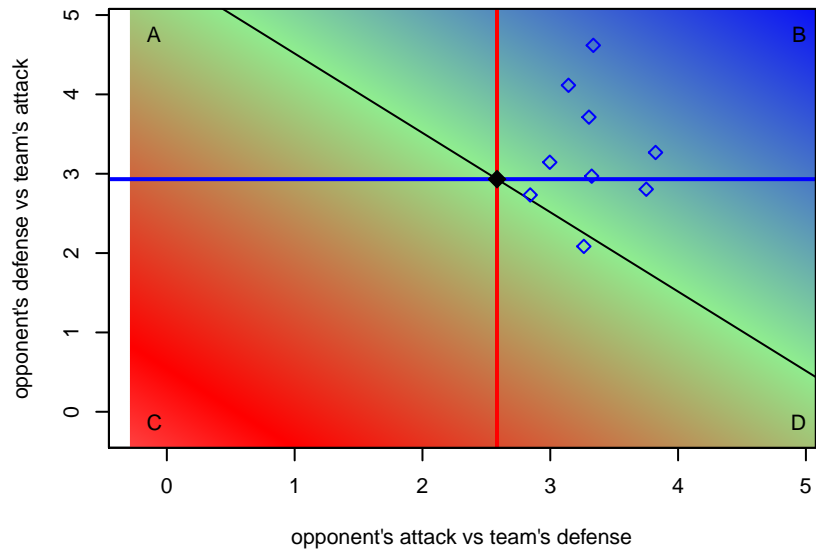

**attack and defense variance (black dot)
relative to other teams
and top 10 in region**

**attack and defense rating
relative to others at age
and all opponents in last 13 months**

**attack and defense rating
relative to others at age
and all opponents in last 13 months**

Performance relative to 13 month average

Performance relative to 13 month average

Distribution of opponents
 Red = Lose zone, Blue = Win zone, Green = Even
 Black line separates win/lose zones

lot. A=Neither has attack advantage, B=Opponent has both attack and defense advantage, C=Opponent has both attack and defense disadvantage, D=Both have